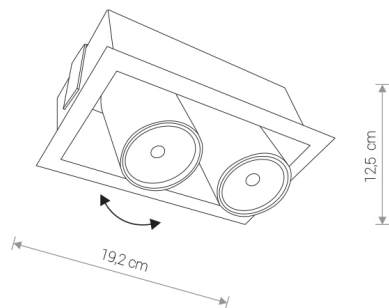

EAN: 5903139893893
ITEM NO.: 8938
POWER: 230
MATERIAL: steel
HEIGHT: 12.5 cm
WIDTH: 19 cm
BULB BASE: 2 x GU10 max 35W only LED
Lamp sold without bulbs

Price:

€ **116.00**

NOWODVORSKI LIGHTING

NICE SIMPLE AND FUNCTIONAL LAMPS.