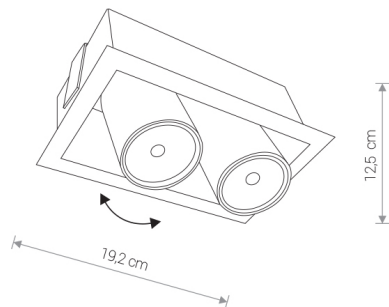

EAN: 5903139893893
ITEM NO.: 8938
POWER: 230
MATERIAL: steel
HEIGHT: 12.5 cm
WIDTH: 19 cm
BULB BASE: 2 x GU10 max 35W only LED
Lamp sold without bulbs

Price:

€ **116.00**

NOWODVORSKI LIGHTING

**NICE
SIMPLE
AND
FUNCTIONAL
LAMPS.**