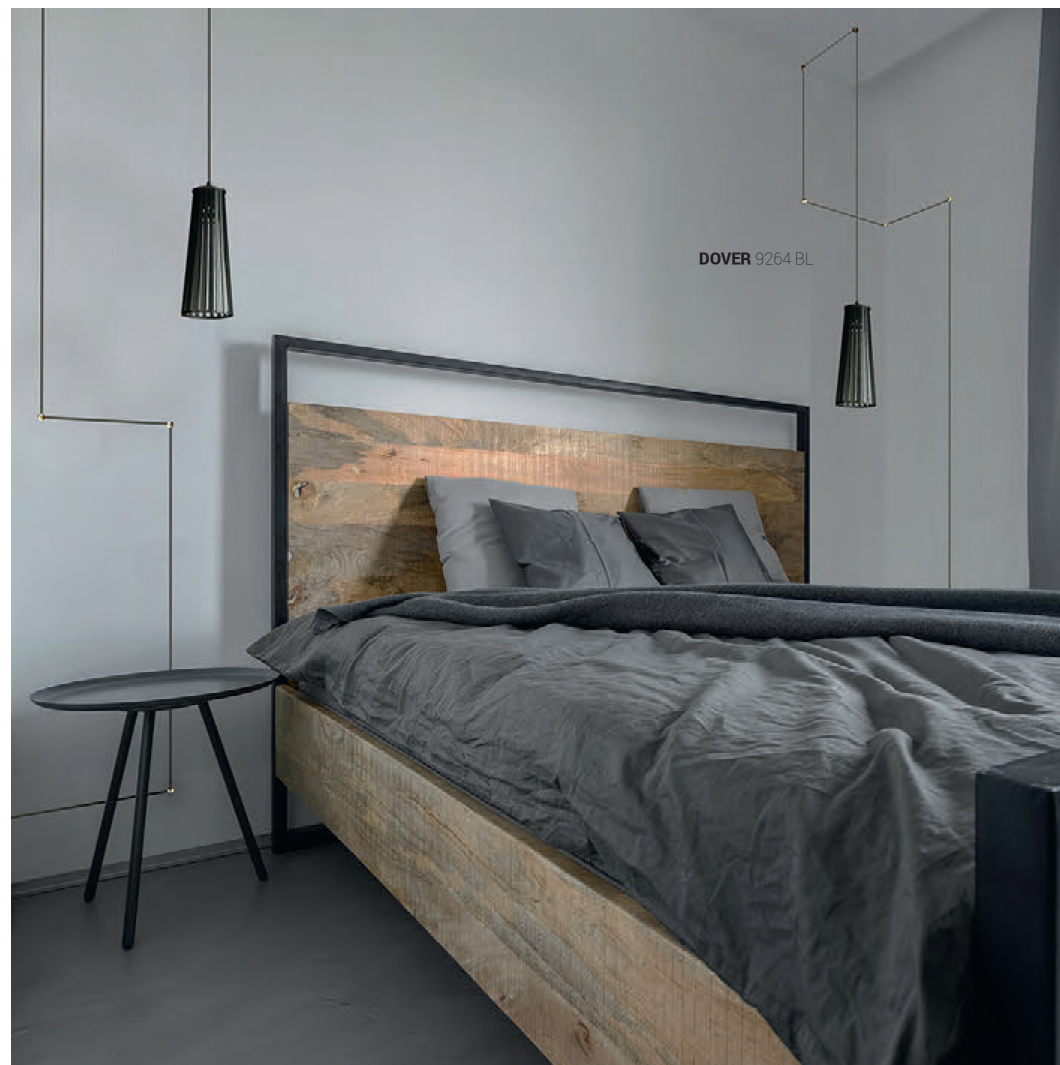

DOVER white 9261 Nowodvorski

EAN: 5903139926195
ITEM NO.: 9261
POWER: 230
MATERIAL: plywood, steel
HEIGHT: 39 cm
WIDTH: 12 cm
DISTANCE FROM WALL: 26 cm
BULB BASE: 1 x GU10 max 35W
Lamp sold without bulbs

Price:

€ **116.00**

DOVER 9264 BL