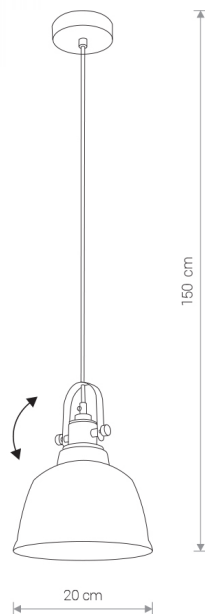

AMALFI smoked M 9152
Nowodvorski

EAN: 5903139915298
ITEM NO.: 9152
POWER: 230
MATERIAL: glass, steel, brass
HEIGHT: max. 150 cm
WIDTH: 20 cm
BULB BASE: 1 x E27 max 60W
Lamp sold without bulbs

Price:

€ **179.00**