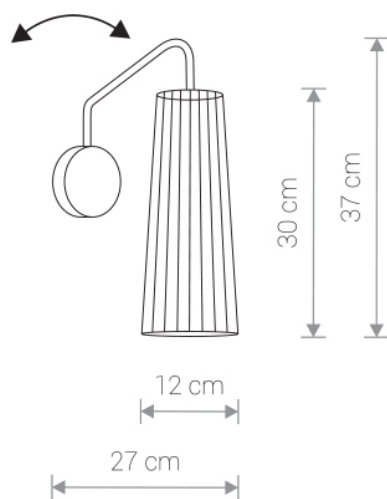

## DOVER white 9261 Nowodvorski

EAN: 5903139926195  
ITEM NO.: 9261  
POWER: 230  
MATERIAL: plywood, steel  
HEIGHT: 39 cm  
WIDTH: 12 cm  
DISTANCE FROM WALL: 26 cm  
BULB BASE: 1 x GU10 max 35W  
Lamp sold without bulbs

Price:

€ **116.00**

DOVER 9264 BL