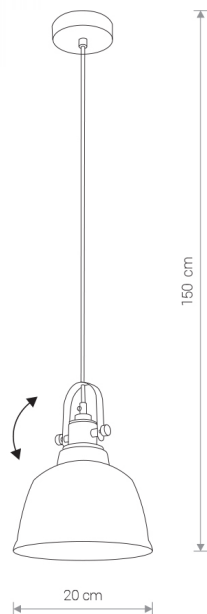

AMALFI smoked M 9152
Nowodvorski

EAN: 5903139915298
ITEM NO.: 9152
POWER: 230
MATERIAL: glass, steel, brass
HEIGHT: max. 150 cm
WIDTH: 20 cm
BULB BASE: 1 x E27 max 60W
Lamp sold without bulbs

Price:

€ **179.00**