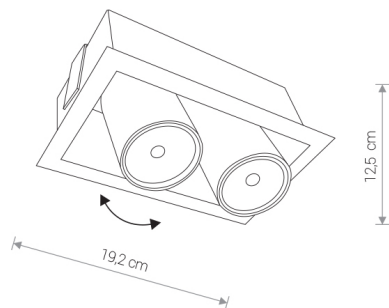

EYE MOD white II 8938 Nowodvorski

EAN: 5903139893893
ITEM NO.: 8938
POWER: 230
MATERIAL: steel
HEIGHT: 12.5 cm
WIDTH: 19 cm
BULB BASE: 2 x GU10 max 35W only LED
Lamp sold without bulbs

Price:

€ **116.00**

NOWODVORSKI LIGHTING

NICE SIMPLE AND FUNCTIONAL LAMPS.