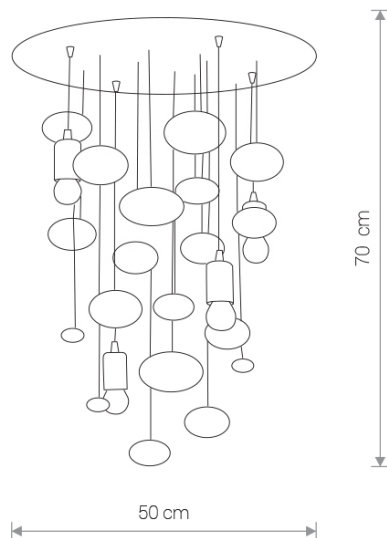

### SALVA G 6845 Nowodvorski

EAN: 5903139684590  
ITEM NO.: 6845  
POWER: 230  
MATERIAL: glass, steel  
HEIGHT: 70 cm  
DIAMETER: 50 cm  
BULB BASE: 4 x E27 max 60W  
Lamp sold without bulbs

Price:  
**€ 272.00**