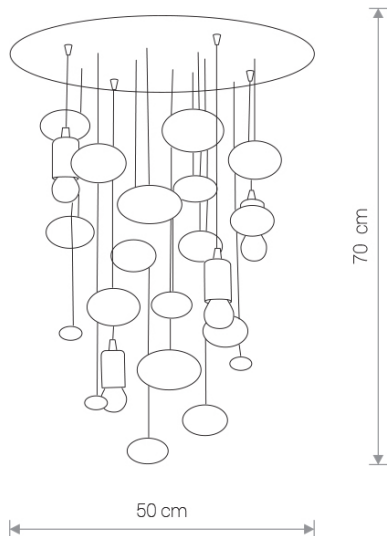

SALVA G 6845 Nowodvorski

EAN: 5903139684590
ITEM NO.: 6845
POWER: 230
MATERIAL: glass, steel
HEIGHT: 70 cm
DIAMETER: 50 cm
BULB BASE: 4 x E27 max 60W
Lamp sold without bulbs

Price:
€ 272.00

NOWODVORSKI LIGHTING