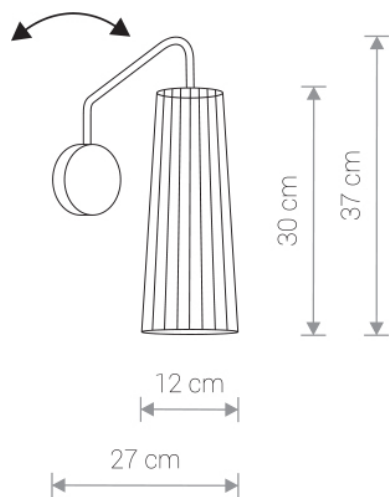

DOVER white 9261 Nowodvorski

EAN: 5903139926195
ITEM NO.: 9261
POWER: 230
MATERIAL: plywood, steel
HEIGHT: 39 cm
WIDTH: 12 cm
DISTANCE FROM WALL: 26 cm
BULB BASE: 1 x GU10 max 35W
Lamp sold without bulbs

Price:

€ **116.00**

DOVER 9264 BL