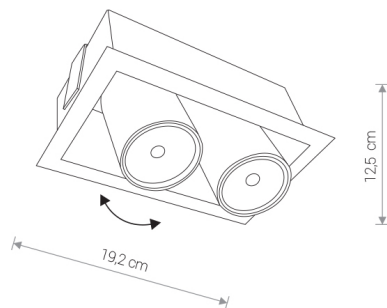

EAN: 5903139893893
ITEM NO.: 8938
POWER: 230
MATERIAL: steel
HEIGHT: 12.5 cm
WIDTH: 19 cm
BULB BASE: 2 x GU10 max 35W only LED
Lamp sold without bulbs

Price:

€ **116.00**

NOWODVORSKI LIGHTING

NICE SIMPLE AND FUNCTIONAL LAMPS.