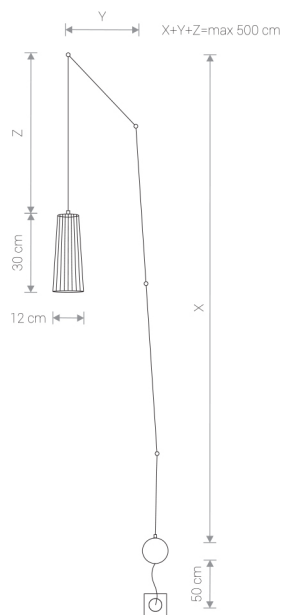

DOVER black 9264 Nowodvorski

EAN: 5903139926492
ITEM NO.: 9264
POWER: 230
MATERIAL: plywood, steel
HEIGHT: max. 500 cm
DIAMETER: 12 cm
BULB BASE: 1 x GU10 max 35W
Lamp sold without bulbs

Price:

€ **144.00**

DOVER 9264 BL