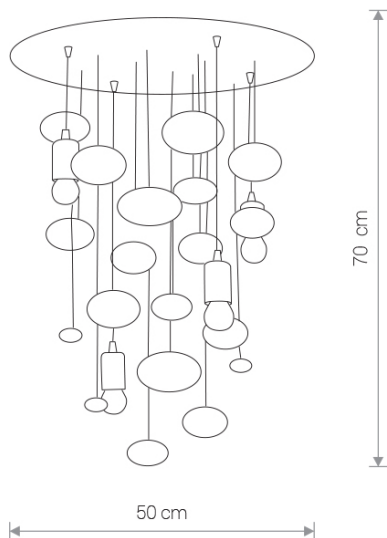

## SALVA G 6845 Nowodvorski

EAN: 5903139684590  
ITEM NO.: 6845  
POWER: 230  
MATERIAL: glass, steel  
HEIGHT: 70 cm  
DIAMETER: 50 cm  
BULB BASE: 4 x E27 max 60W  
Lamp sold without bulbs

Price:

€ **272.00**