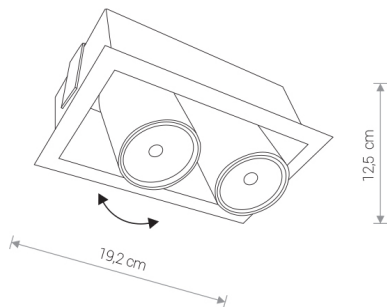

EAN: 5903139893893
ITEM NO.: 8938
POWER: 230
MATERIAL: steel
HEIGHT: 12.5 cm
WIDTH: 19 cm
BULB BASE: 2 x GU10 max 35W only LED
Lamp sold without bulbs

Price:

€ **116.00**

NOWODVORSKI LIGHTING

**NICE
SIMPLE
AND
FUNCTIONAL
LAMPS.**