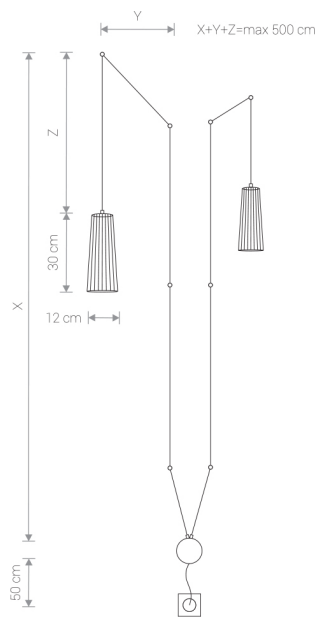

DOVER black II 9263 Nowodvorski

EAN: 5903139926393
ITEM NO.: 9263
POWER: 230
MATERIAL: plywood, steel
HEIGHT: max. 500 cm
BULB BASE: 2 x GU10 max 35W
Lamp sold without bulbs

Price:

€ **249.00**

DOVER 9264 BL