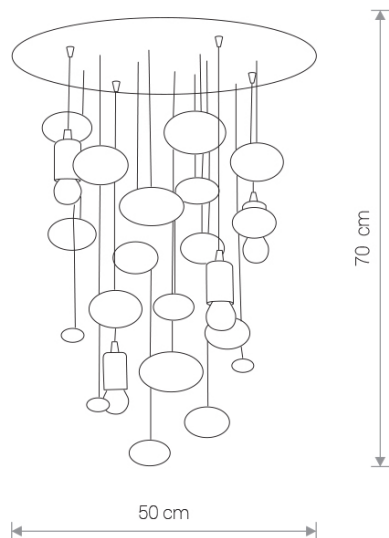

### SALVA G 6845 Nowodvorski

EAN: 5903139684590  
ITEM NO.: 6845  
POWER: 230  
MATERIAL: glass, steel  
HEIGHT: 70 cm  
DIAMETER: 50 cm  
BULB BASE: 4 x E27 max 60W  
Lamp sold without bulbs

Price:  
**€ 272.00**