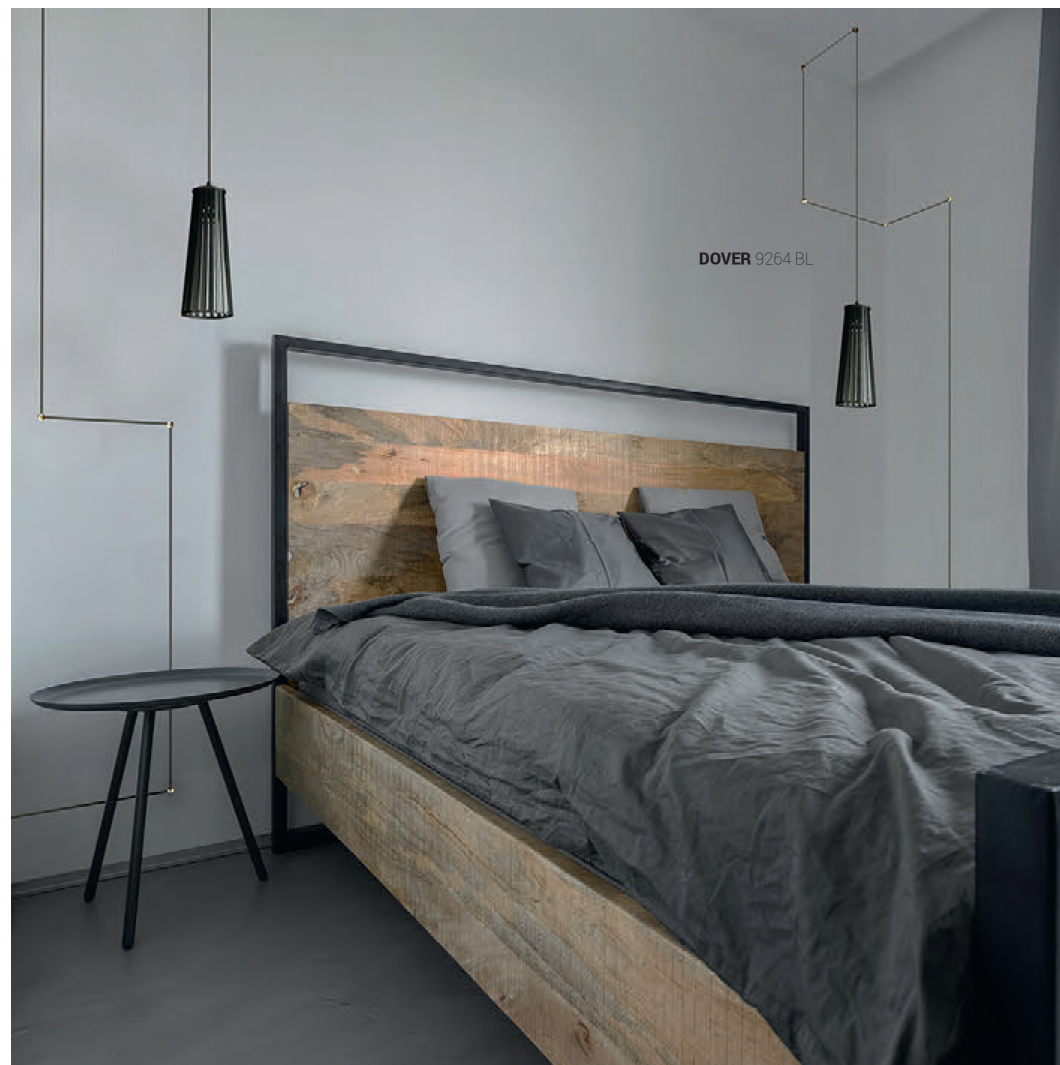

## DOVER black 9264 Nowodvorski

EAN: 5903139926492  
ITEM NO.: 9264  
POWER: 230  
MATERIAL: plywood, steel  
HEIGHT: max. 500 cm  
DIAMETER: 12 cm  
BULB BASE: 1 x GU10 max 35W  
Lamp sold without bulbs

Price:

€ **144.00**

DOVER 9264 BL