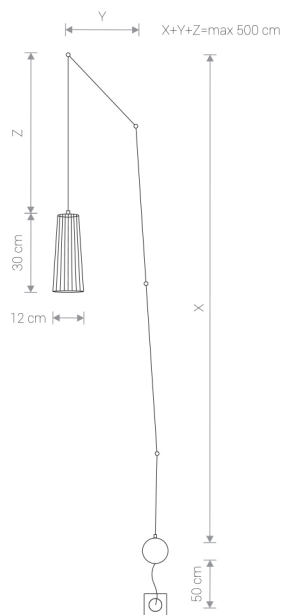

## DOVER black 9264 Nowodvorski

EAN: 5903139926492  
ITEM NO.: 9264  
POWER: 230  
MATERIAL: plywood, steel  
HEIGHT: max. 500 cm  
DIAMETER: 12 cm  
BULB BASE: 1 x GU10 max 35W  
Lamp sold without bulbs

Price:

€ **144.00**

DOVER 9264 BL