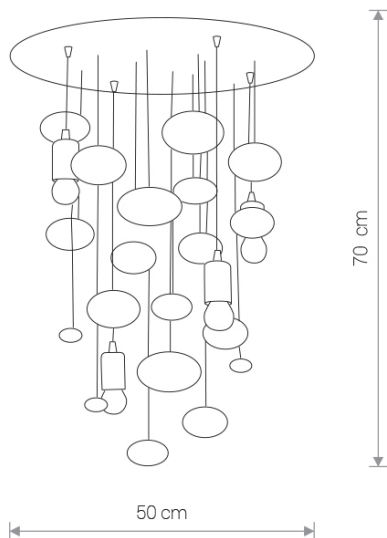

SALVA G 6845 Nowodvorski

EAN: 5903139684590
ITEM NO.: 6845
POWER: 230
MATERIAL: glass, steel
HEIGHT: 70 cm
DIAMETER: 50 cm
BULB BASE: 4 x E27 max 60W
Lamp sold without bulbs

Price:
€ 272.00

NOWODVORSKI LIGHTING