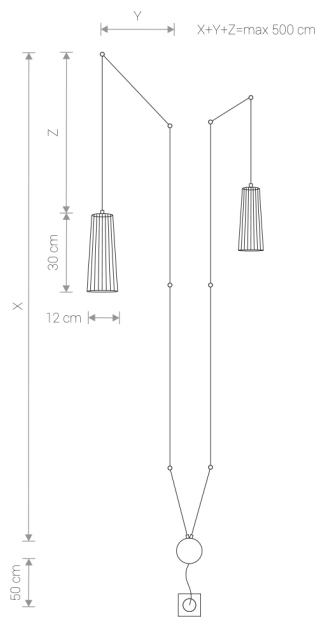

DOVER black II 9263 Nowodvorski

EAN: 5903139926393
ITEM NO.: 9263
POWER: 230
MATERIAL: plywood, steel
HEIGHT: max. 500 cm
BULB BASE: 2 x GU10 max 35W
Lamp sold without bulbs

Price:

€ **249.00**

DOVER 9264 BL