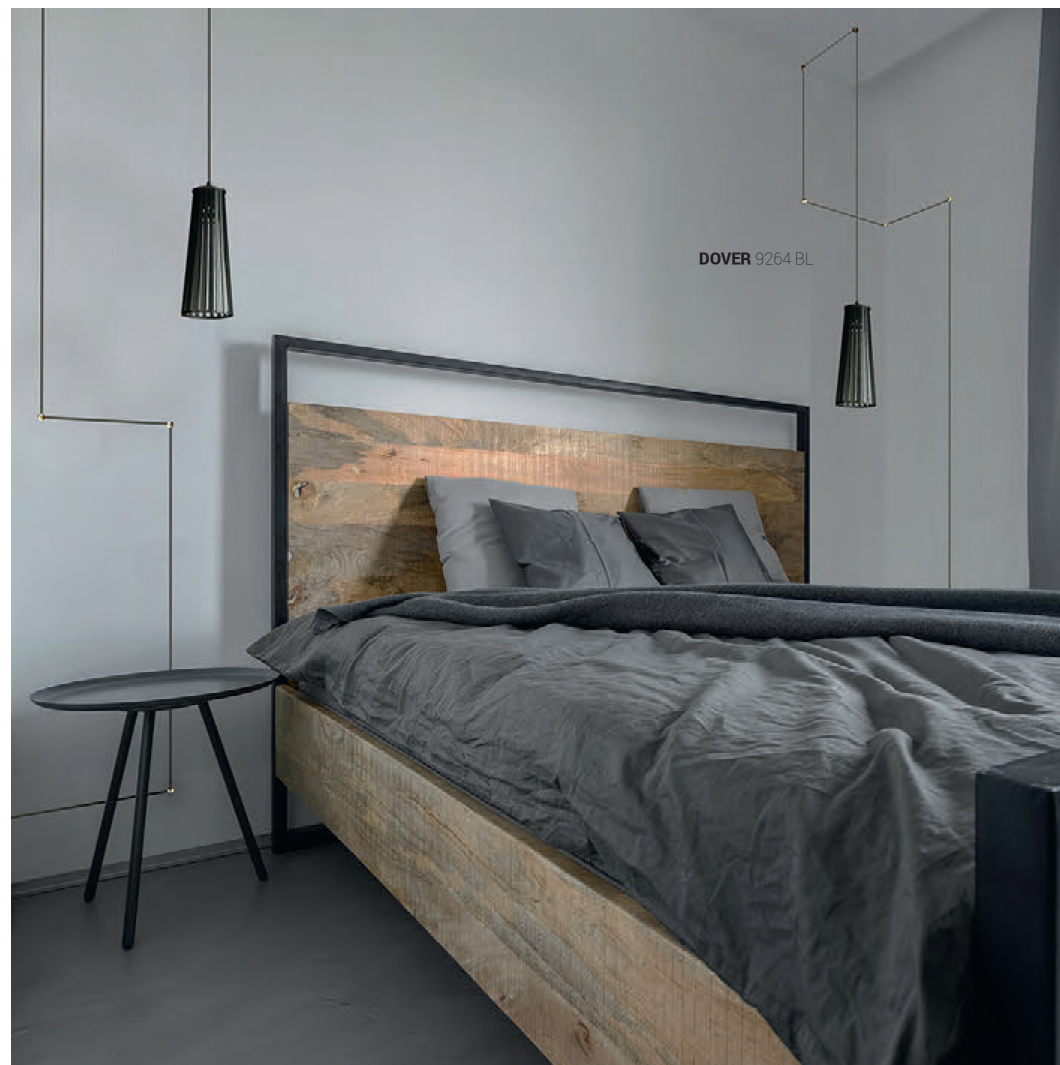

### DOVER black 9266 Nowodvorski

EAN: 5903139926690  
ITEM NO.: 9266  
POWER: 230  
MATERIAL: plywood, steel  
HEIGHT: 39 cm  
WIDTH: 12 cm  
DISTANCE FROM WALL: 26 cm  
BULB BASE: 1 x GU10 max 35W  
Lamp sold without bulbs

Price:

€ **116.00**

DOVER 9264 BL