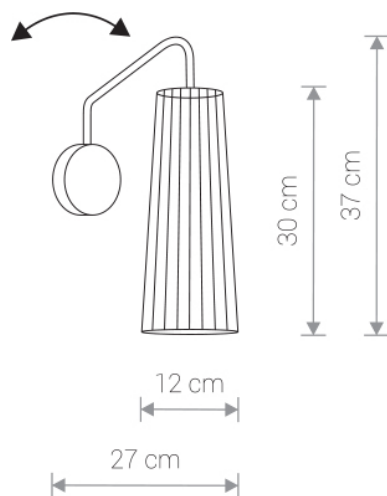

### DOVER black 9266 Nowodvorski

EAN: 5903139926690  
ITEM NO.: 9266  
POWER: 230  
MATERIAL: plywood, steel  
HEIGHT: 39 cm  
WIDTH: 12 cm  
DISTANCE FROM WALL: 26 cm  
BULB BASE: 1 x GU10 max 35W  
Lamp sold without bulbs

Price:

€ **116.00**

DOVER 9264 BL