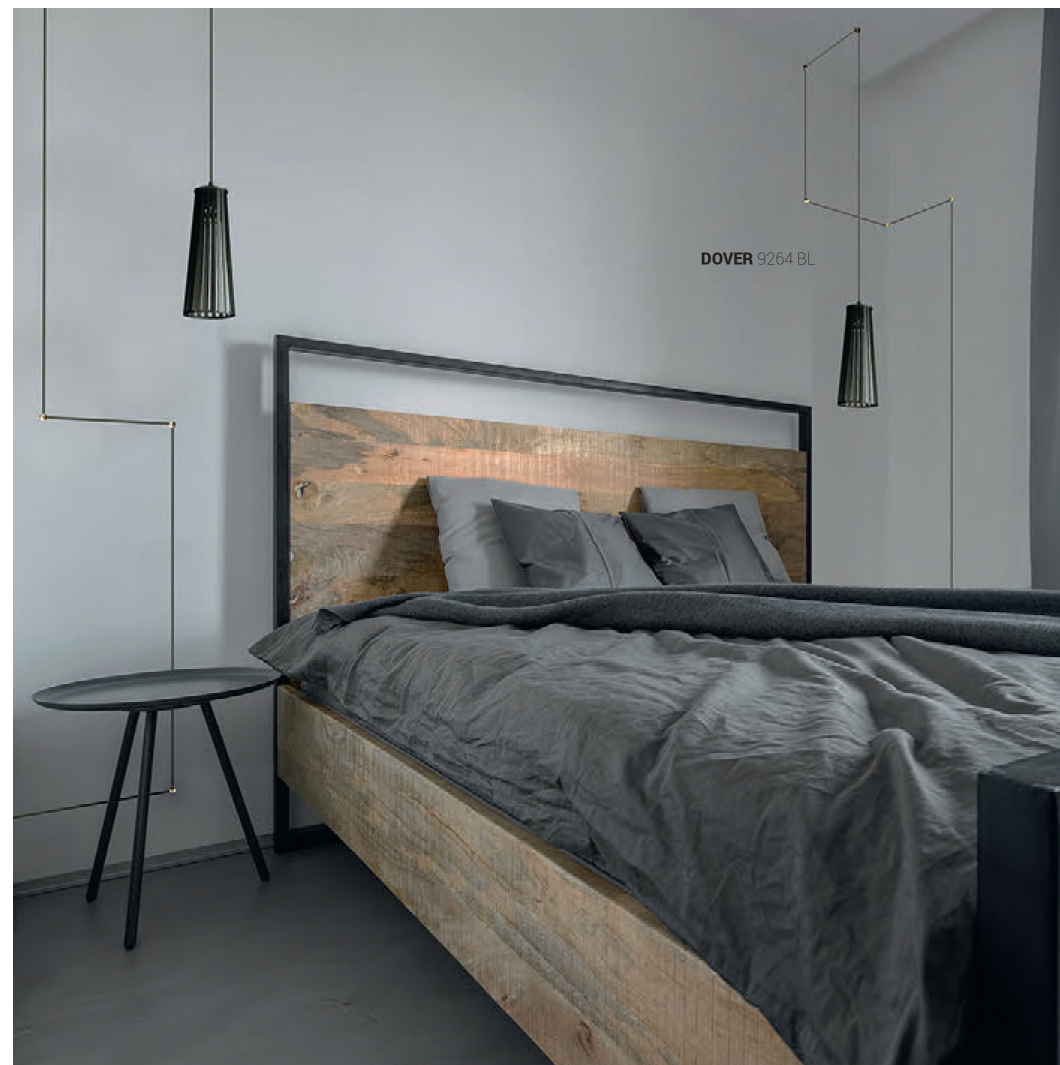

DOVER black 9266 Nowodvorski

EAN: 5903139926690
ITEM NO.: 9266
POWER: 230
MATERIAL: plywood, steel
HEIGHT: 39 cm
WIDTH: 12 cm
DISTANCE FROM WALL: 26 cm
BULB BASE: 1 x GU10 max 35W
Lamp sold without bulbs

Price:

€ **116.00**

DOVER 9264 BL