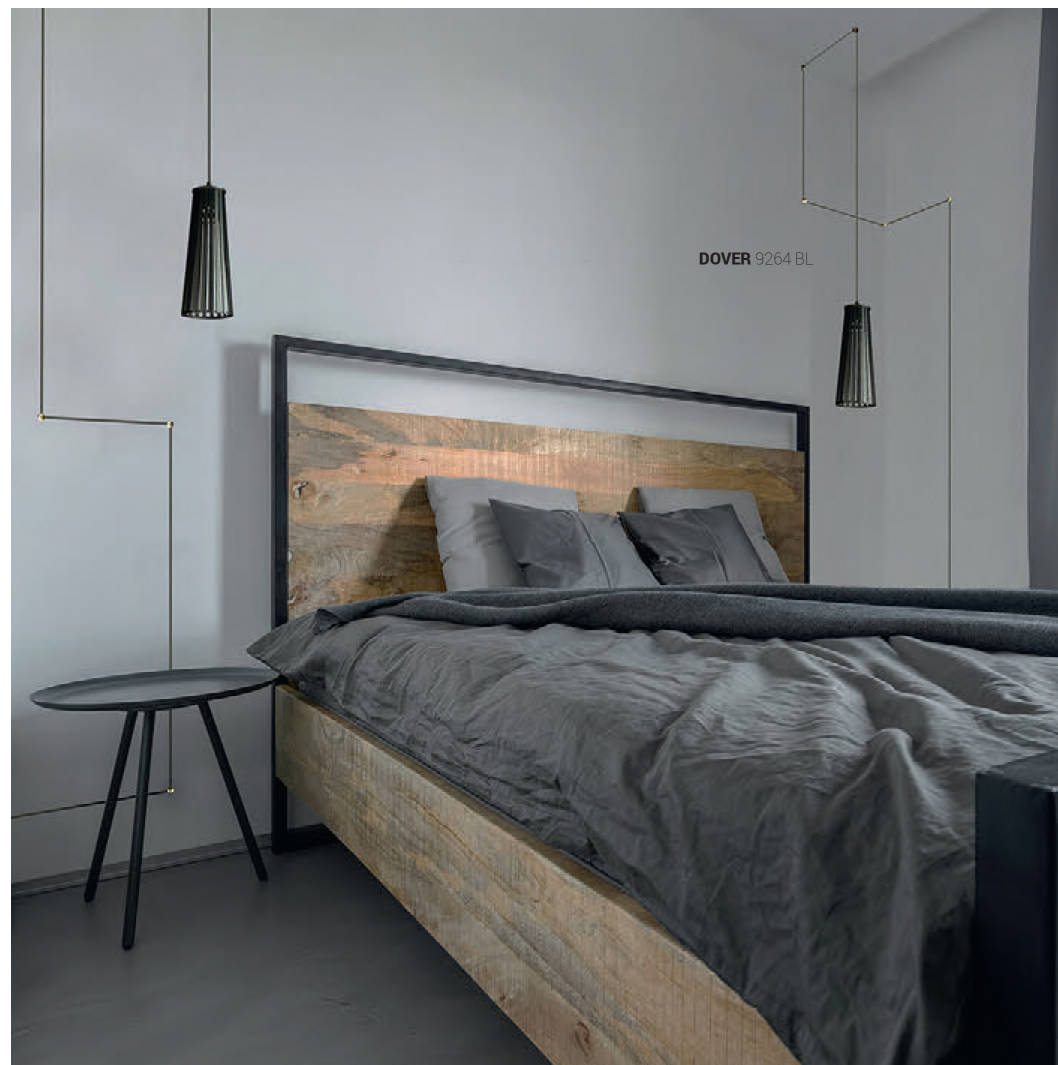

## DOVER white 9261 Nowodvorski

EAN: 5903139926195  
ITEM NO.: 9261  
POWER: 230  
MATERIAL: plywood, steel  
HEIGHT: 39 cm  
WIDTH: 12 cm  
DISTANCE FROM WALL: 26 cm  
BULB BASE: 1 x GU10 max 35W  
Lamp sold without bulbs

Price:

€ **116.00**

DOVER 9264 BL