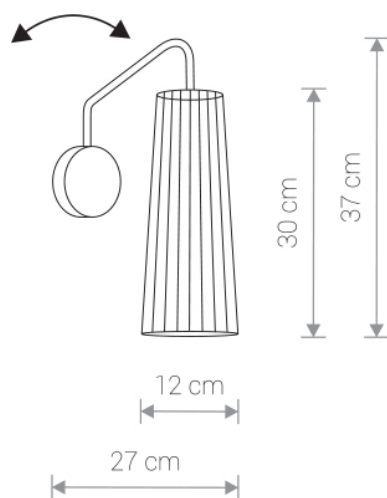

DOVER black 9266 Nowodvorski

EAN: 5903139926690
ITEM NO.: 9266
POWER: 230
MATERIAL: plywood, steel
HEIGHT: 39 cm
WIDTH: 12 cm
DISTANCE FROM WALL: 26 cm
BULB BASE: 1 x GU10 max 35W
Lamp sold without bulbs

Price:

€ **116.00**

DOVER 9264 BL