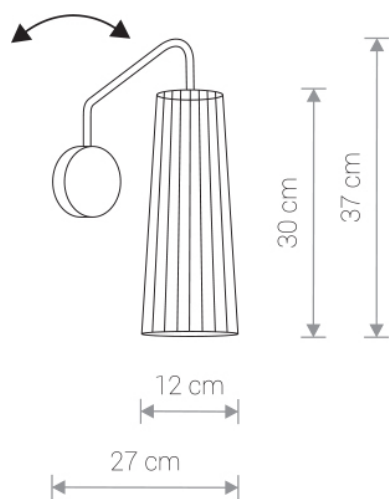

## DOVER white 9261 Nowodvorski

EAN: 5903139926195  
ITEM NO.: 9261  
POWER: 230  
MATERIAL: plywood, steel  
HEIGHT: 39 cm  
WIDTH: 12 cm  
DISTANCE FROM WALL: 26 cm  
BULB BASE: 1 x GU10 max 35W  
Lamp sold without bulbs

Price:

€ **116.00**

DOVER 9264 BL