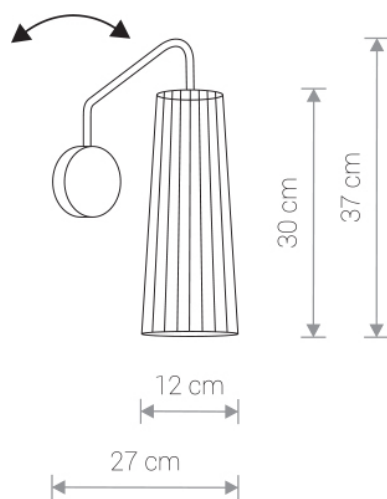

DOVER white 9261 Nowodvorski

EAN: 5903139926195
ITEM NO.: 9261
POWER: 230
MATERIAL: plywood, steel
HEIGHT: 39 cm
WIDTH: 12 cm
DISTANCE FROM WALL: 26 cm
BULB BASE: 1 x GU10 max 35W
Lamp sold without bulbs

Price:

€ **116.00**

DOVER 9264 BL