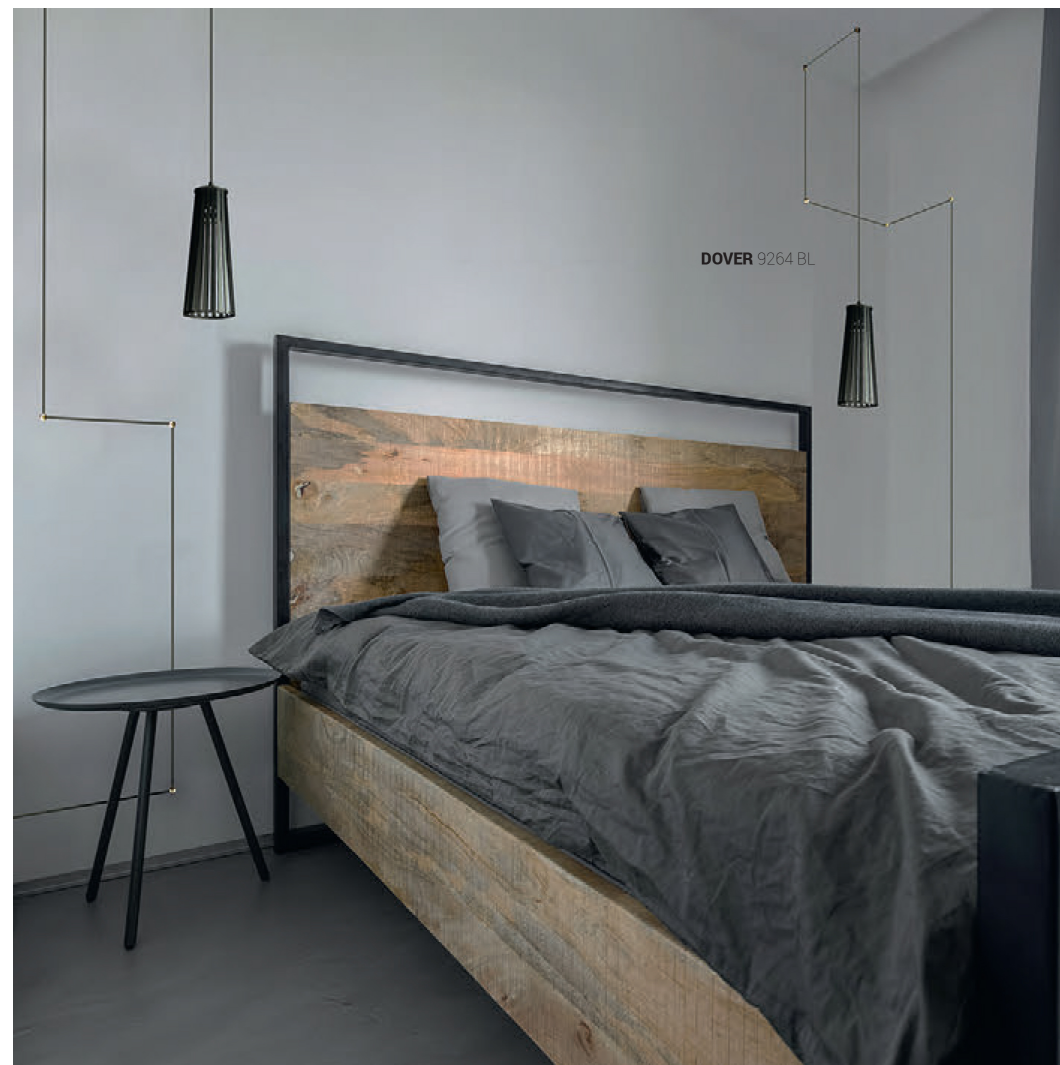

DOVER white 9261 Nowodvorski

EAN: 5903139926195
ITEM NO.: 9261
POWER: 230
MATERIAL: plywood, steel
HEIGHT: 39 cm
WIDTH: 12 cm
DISTANCE FROM WALL: 26 cm
BULB BASE: 1 x GU10 max 35W
Lamp sold without bulbs

Price:

€ **116.00**

DOVER 9264 BL