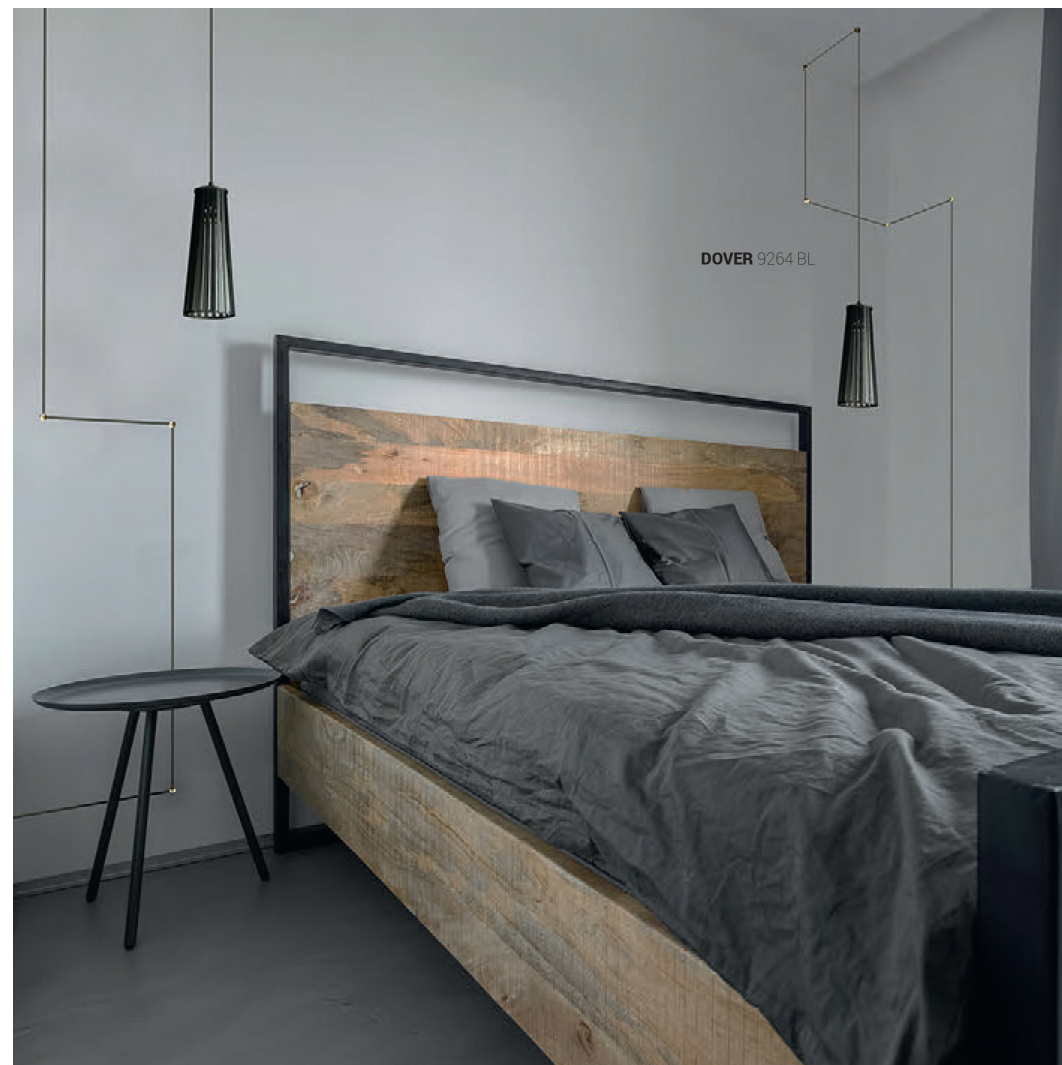

## DOVER white 9261 Nowodvorski

EAN: 5903139926195  
ITEM NO.: 9261  
POWER: 230  
MATERIAL: plywood, steel  
HEIGHT: 39 cm  
WIDTH: 12 cm  
DISTANCE FROM WALL: 26 cm  
BULB BASE: 1 x GU10 max 35W  
Lamp sold without bulbs

Price:

€ **116.00**

DOVER 9264 BL