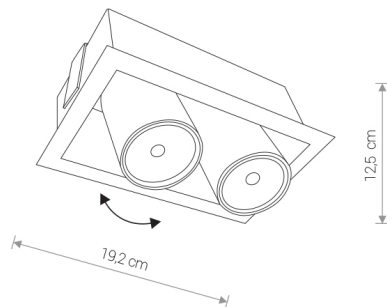

EYE MOD white II 8938 Nowodvorski

EAN: 5903139893893
ITEM NO.: 8938
POWER: 230
MATERIAL: steel
HEIGHT: 12.5 cm
WIDTH: 19 cm
BULB BASE: 2 x GU10 max 35W only LED
Lamp sold without bulbs

Price:

€ **116.00**