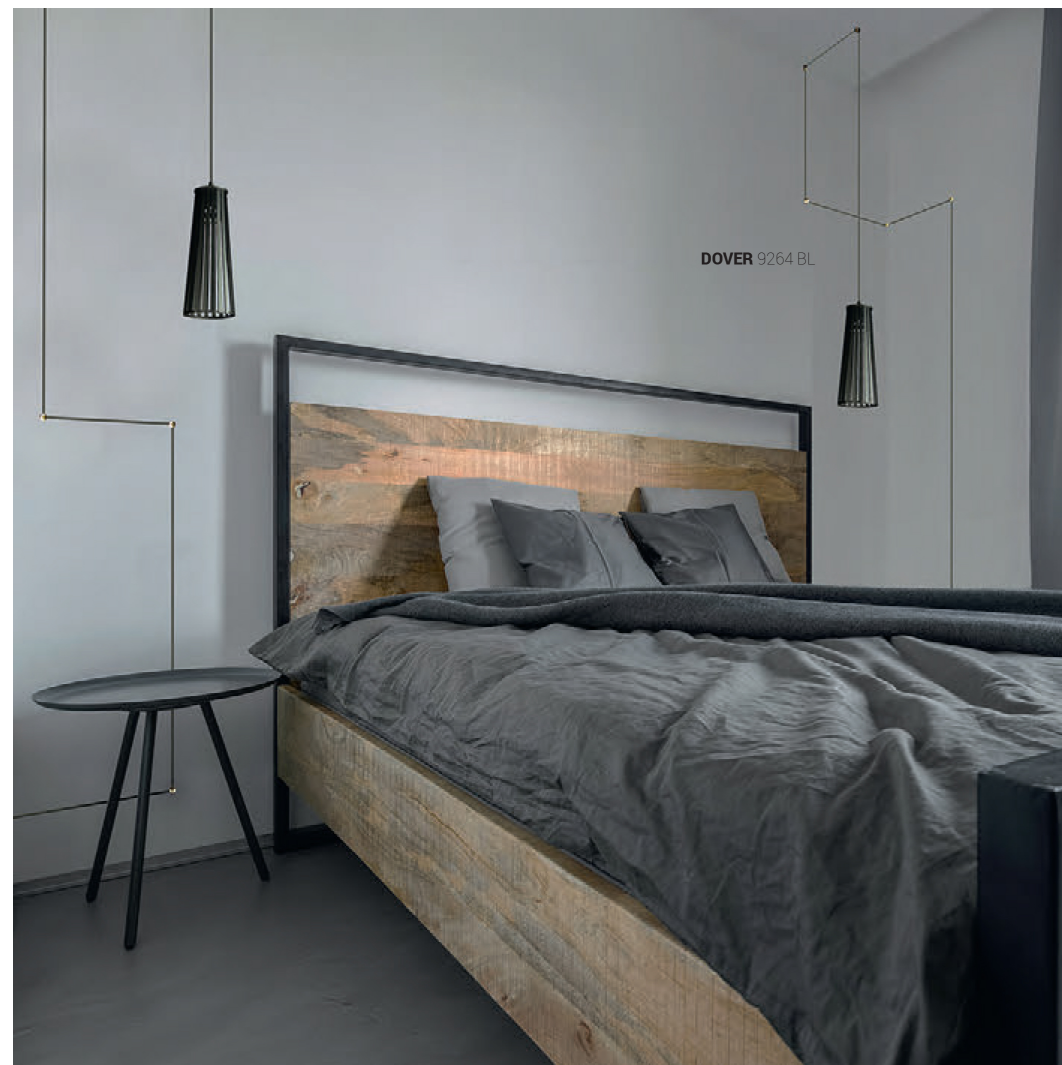

DOVER black 9266 Nowodvorski

EAN: 5903139926690
ITEM NO.: 9266
POWER: 230
MATERIAL: plywood, steel
HEIGHT: 39 cm
WIDTH: 12 cm
DISTANCE FROM WALL: 26 cm
BULB BASE: 1 x GU10 max 35W
Lamp sold without bulbs

Price:

€ **116.00**

DOVER 9264 BL