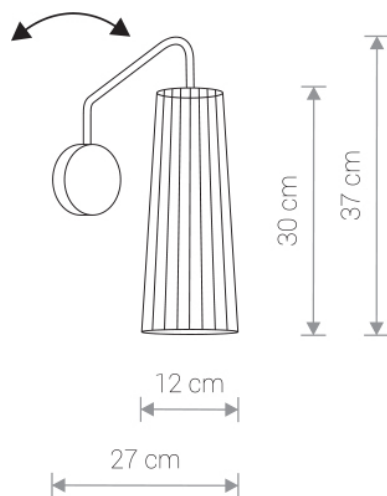

DOVER black 9266 Nowodvorski

EAN: 5903139926690
ITEM NO.: 9266
POWER: 230
MATERIAL: plywood, steel
HEIGHT: 39 cm
WIDTH: 12 cm
DISTANCE FROM WALL: 26 cm
BULB BASE: 1 x GU10 max 35W
Lamp sold without bulbs

Price:

€ **116.00**

DOVER 9264 BL