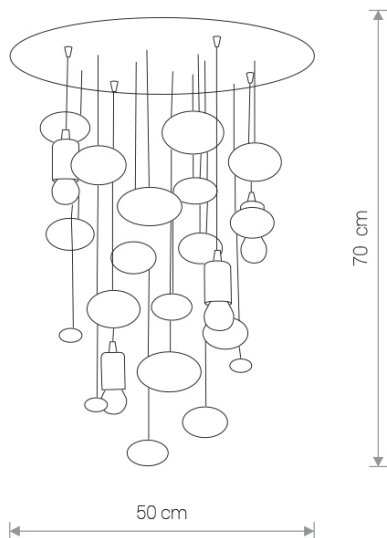

### SALVA G 6845 Nowodvorski

EAN: 5903139684590  
ITEM NO.: 6845  
POWER: 230  
MATERIAL: glass, steel  
HEIGHT: 70 cm  
DIAMETER: 50 cm  
BULB BASE: 4 x E27 max 60W  
Lamp sold without bulbs

Price:  
**€ 272.00**