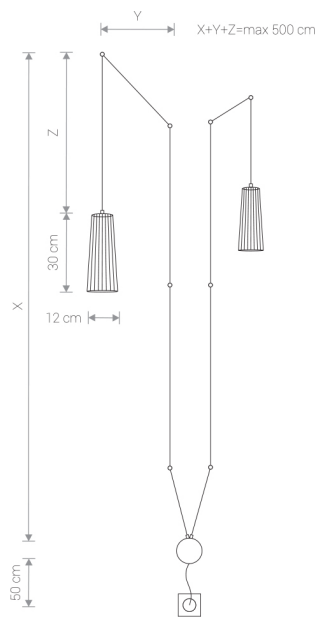

## DOVER black II 9263 Nowodvorski

EAN: 5903139926393  
ITEM NO.: 9263  
POWER: 230  
MATERIAL: plywood, steel  
HEIGHT: max. 500 cm  
BULB BASE: 2 x GU10 max 35W  
Lamp sold without bulbs

Price:

€ **249.00**

DOVER 9264 BL