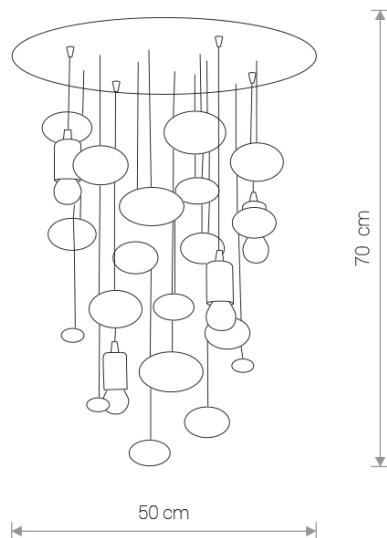

SALVA G 6845 Nowodvorski

EAN: 5903139684590
ITEM NO.: 6845
POWER: 230
MATERIAL: glass, steel
HEIGHT: 70 cm
DIAMETER: 50 cm
BULB BASE: 4 x E27 max 60W
Lamp sold without bulbs

Price:
€ 272.00

NOWODVORSKI LIGHTING