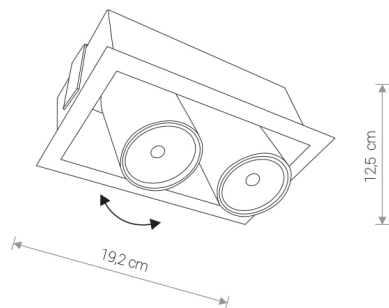

EYE MOD white II 8938 Nowodvorski

EAN: 5903139893893
ITEM NO.: 8938
POWER: 230
MATERIAL: steel
HEIGHT: 12.5 cm
WIDTH: 19 cm
BULB BASE: 2 x GU10 max 35W only LED
Lamp sold without bulbs

Price:

€ **116.00**