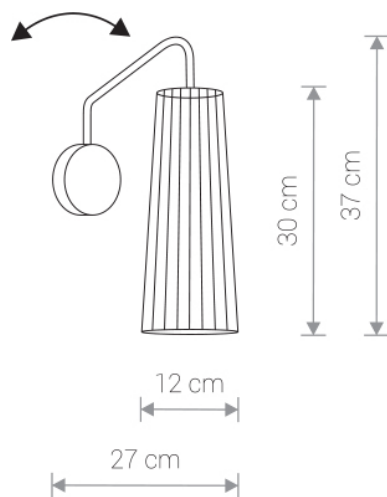

## DOVER white 9261 Nowodvorski

EAN: 5903139926195  
ITEM NO.: 9261  
POWER: 230  
MATERIAL: plywood, steel  
HEIGHT: 39 cm  
WIDTH: 12 cm  
DISTANCE FROM WALL: 26 cm  
BULB BASE: 1 x GU10 max 35W  
Lamp sold without bulbs

Price:

€ **116.00**

DOVER 9264 BL