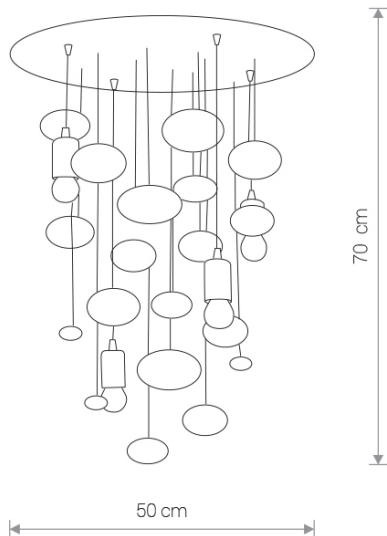

SALVA G 6845 Nowodvorski

EAN: 5903139684590
ITEM NO.: 6845
POWER: 230
MATERIAL: glass, steel
HEIGHT: 70 cm
DIAMETER: 50 cm
BULB BASE: 4 x E27 max 60W
Lamp sold without bulbs

Price:

€ **272.00**

NOWODVORSKI LIGHTING