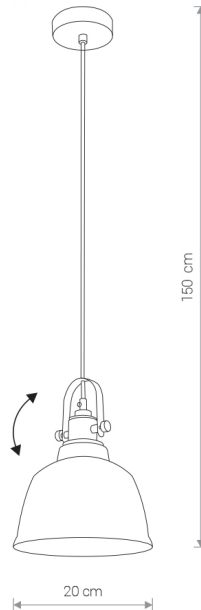

AMALFI smoked M 9152 Nowodvorski

EAN: 5903139915298
ITEM NO.: 9152
POWER: 230
MATERIAL: glass, steel, brass
HEIGHT: max. 150 cm
WIDTH: 20 cm
BULB BASE: 1 x E27 max 60W
Lamp sold without bulbs

Price:
€ 179.00