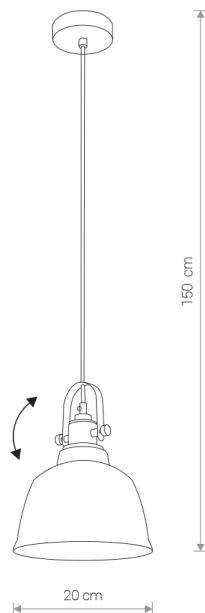

AMALFI smoked M 9152
Nowodvorski

EAN: 5903139915298
ITEM NO.: 9152
POWER: 230
MATERIAL: glass, steel, brass
HEIGHT: max. 150 cm
WIDTH: 20 cm
BULB BASE: 1 x E27 max 60W
Lamp sold without bulbs

Price:

€ 179.00