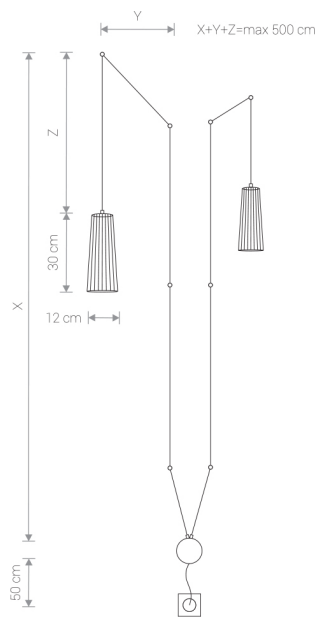

## DOVER black II 9263 Nowodvorski

EAN: 5903139926393  
ITEM NO.: 9263  
POWER: 230  
MATERIAL: plywood, steel  
HEIGHT: max. 500 cm  
BULB BASE: 2 x GU10 max 35W  
Lamp sold without bulbs

Price:

€ **249.00**

DOVER 9264 BL