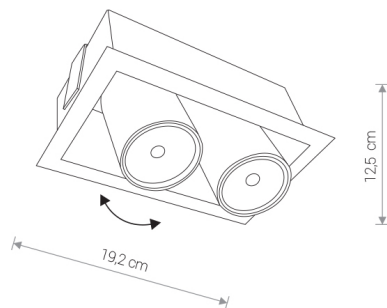

EYE MOD white II 8938 Nowodvorski

EAN: 5903139893893
ITEM NO.: 8938
POWER: 230
MATERIAL: steel
HEIGHT: 12.5 cm
WIDTH: 19 cm
BULB BASE: 2 x GU10 max 35W only LED
Lamp sold without bulbs

Price:

€ **116.00**