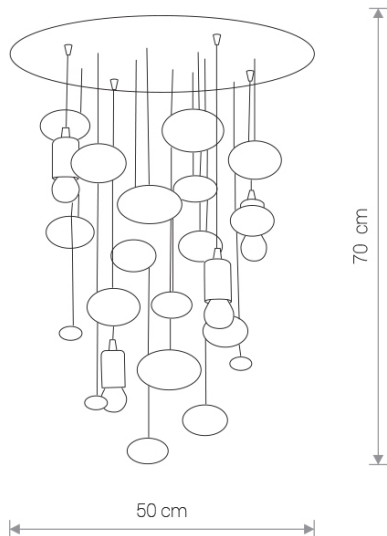

### SALVA G 6845 Nowodvorski

EAN: 5903139684590  
ITEM NO.: 6845  
POWER: 230  
MATERIAL: glass, steel  
HEIGHT: 70 cm  
DIAMETER: 50 cm  
BULB BASE: 4 x E27 max 60W  
Lamp sold without bulbs

Price:  
**€ 272.00**