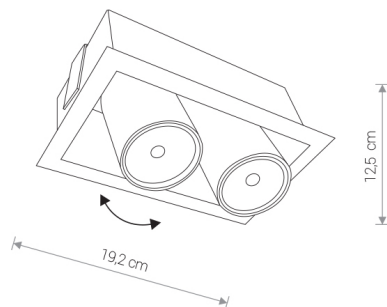

EYE MOD white II 8938 Nowodvorski

EAN: 5903139893893
ITEM NO.: 8938
POWER: 230
MATERIAL: steel
HEIGHT: 12.5 cm
WIDTH: 19 cm
BULB BASE: 2 x GU10 max 35W only LED
Lamp sold without bulbs

Price:

€ **116.00**