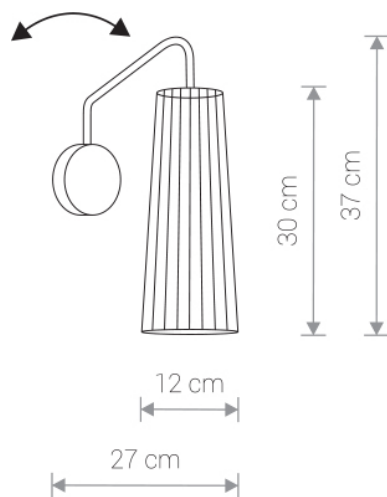

### DOVER black 9266 Nowodvorski

EAN: 5903139926690  
ITEM NO.: 9266  
POWER: 230  
MATERIAL: plywood, steel  
HEIGHT: 39 cm  
WIDTH: 12 cm  
DISTANCE FROM WALL: 26 cm  
BULB BASE: 1 x GU10 max 35W  
Lamp sold without bulbs

Price:

€ **116.00**

DOVER 9264 BL