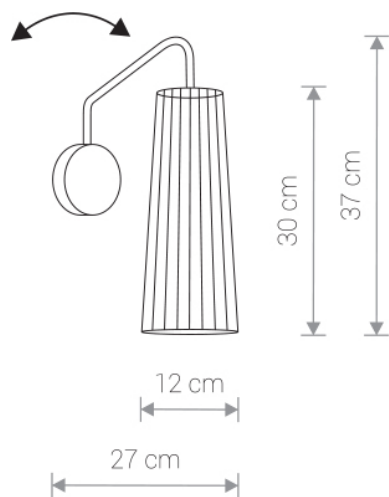

### DOVER black 9266 Nowodvorski

EAN: 5903139926690  
ITEM NO.: 9266  
POWER: 230  
MATERIAL: plywood, steel  
HEIGHT: 39 cm  
WIDTH: 12 cm  
DISTANCE FROM WALL: 26 cm  
BULB BASE: 1 x GU10 max 35W  
Lamp sold without bulbs

Price:

€ **116.00**

DOVER 9264 BL