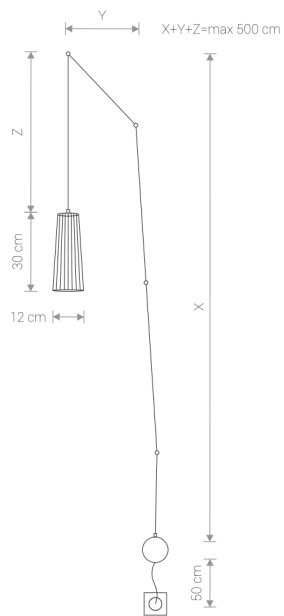

DOVER black 9264 Nowodvorski

EAN: 5903139926492
ITEM NO.: 9264
POWER: 230
MATERIAL: plywood, steel
HEIGHT: max. 500 cm
DIAMETER: 12 cm
BULB BASE: 1 x GU10 max 35W
Lamp sold without bulbs

Price:

€ **144.00**

DOVER 9264 BL