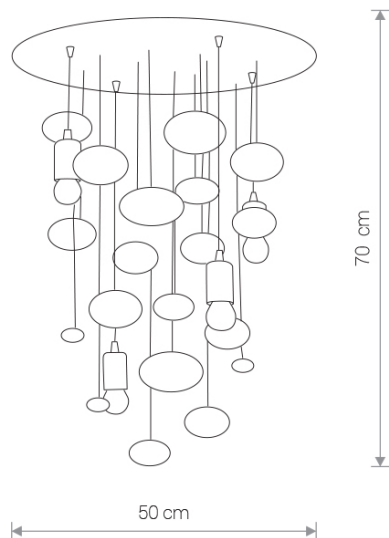

SALVA G 6845 Nowodvorski

EAN: 5903139684590
ITEM NO.: 6845
POWER: 230
MATERIAL: glass, steel
HEIGHT: 70 cm
DIAMETER: 50 cm
BULB BASE: 4 x E27 max 60W
Lamp sold without bulbs

Price:
€ 272.00

NOWODVORSKI LIGHTING