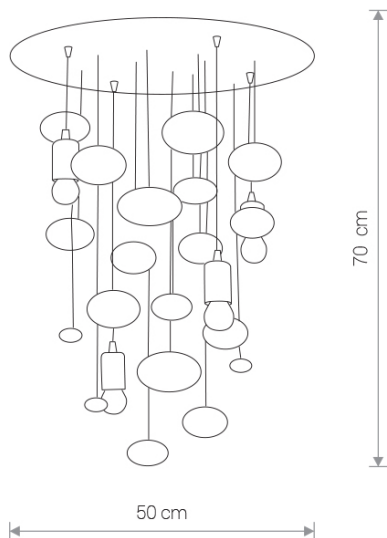

SALVA G 6845 Nowodvorski

EAN: 5903139684590
ITEM NO.: 6845
POWER: 230
MATERIAL: glass, steel
HEIGHT: 70 cm
DIAMETER: 50 cm
BULB BASE: 4 x E27 max 60W
Lamp sold without bulbs

Price:

€ **272.00**

NOWODVORSKI LIGHTING