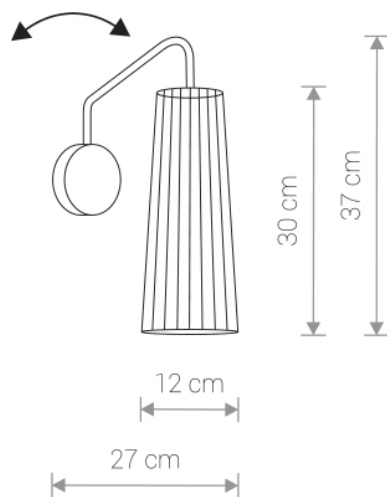

DOVER white 9261 Nowodvorski

EAN: 5903139926195
ITEM NO.: 9261
POWER: 230
MATERIAL: plywood, steel
HEIGHT: 39 cm
WIDTH: 12 cm
DISTANCE FROM WALL: 26 cm
BULB BASE: 1 x GU10 max 35W
Lamp sold without bulbs

Price:

€ **116.00**

DOVER 9264 BL