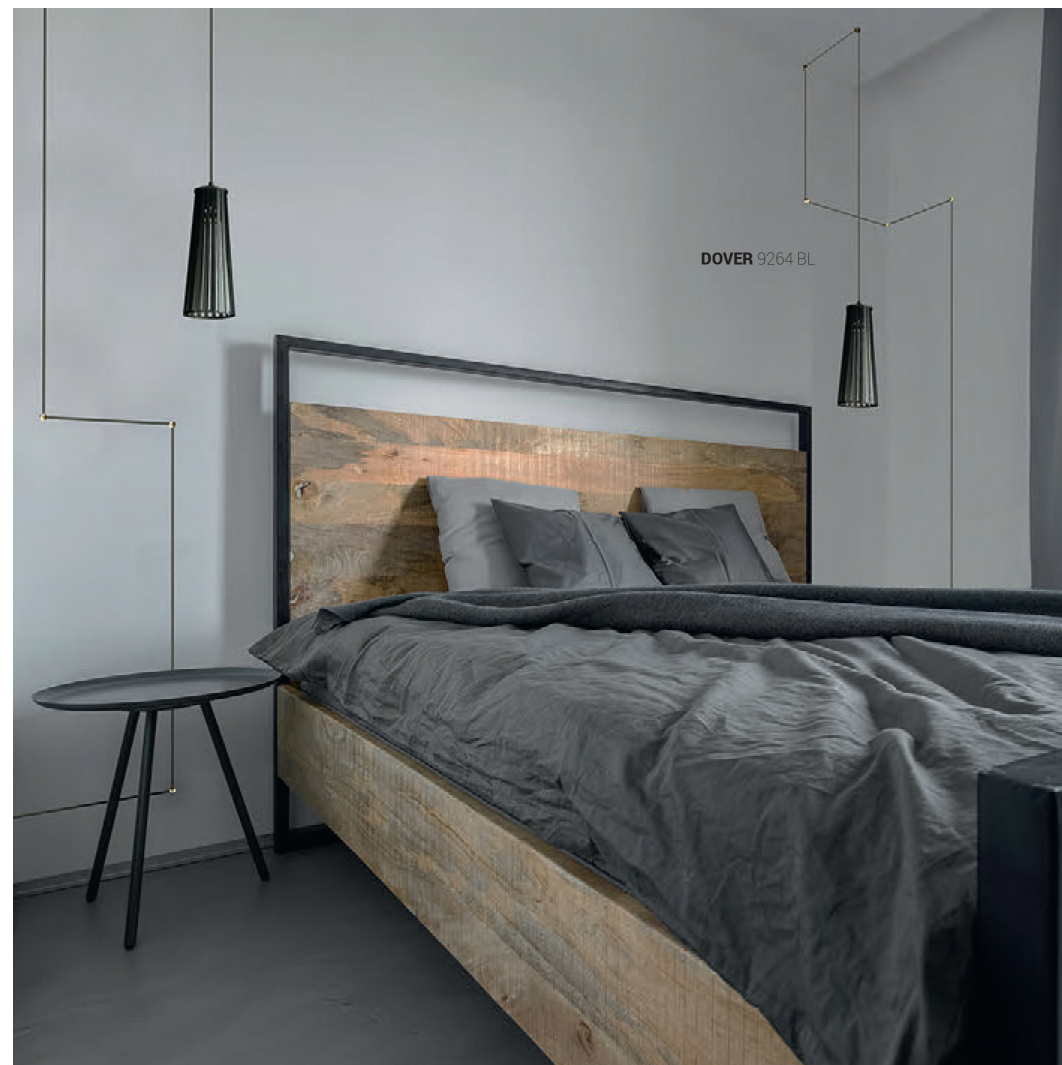

DOVER white 9261 Nowodvorski

EAN: 5903139926195
ITEM NO.: 9261
POWER: 230
MATERIAL: plywood, steel
HEIGHT: 39 cm
WIDTH: 12 cm
DISTANCE FROM WALL: 26 cm
BULB BASE: 1 x GU10 max 35W
Lamp sold without bulbs

Price:

€ **116.00**

DOVER 9264 BL