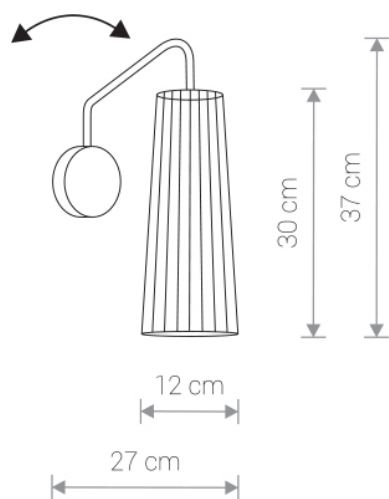

DOVER white 9261 Nowodvorski

EAN: 5903139926195
ITEM NO.: 9261
POWER: 230
MATERIAL: plywood, steel
HEIGHT: 39 cm
WIDTH: 12 cm
DISTANCE FROM WALL: 26 cm
BULB BASE: 1 x GU10 max 35W
Lamp sold without bulbs

Price:

€ **116.00**

DOVER 9264 BL