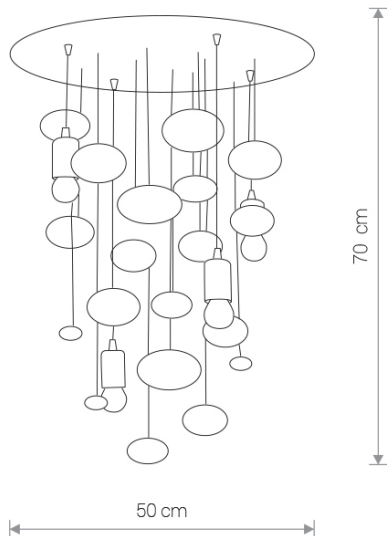

### SALVA G 6845 Nowodvorski

EAN: 5903139684590  
ITEM NO.: 6845  
POWER: 230  
MATERIAL: glass, steel  
HEIGHT: 70 cm  
DIAMETER: 50 cm  
BULB BASE: 4 x E27 max 60W  
Lamp sold without bulbs

Price:

€ **272.00**