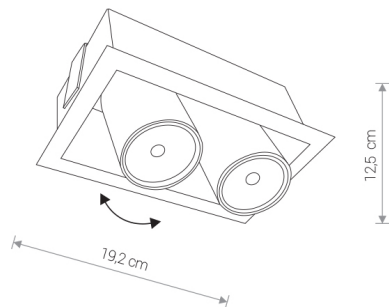

EYE MOD white II 8938 Nowodvorski

EAN: 5903139893893
ITEM NO.: 8938
POWER: 230
MATERIAL: steel
HEIGHT: 12.5 cm
WIDTH: 19 cm
BULB BASE: 2 x GU10 max 35W only LED
Lamp sold without bulbs

Price:

€ **116.00**