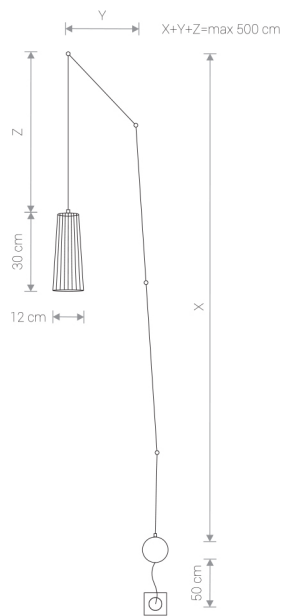

DOVER black 9264 Nowodvorski

EAN: 5903139926492
ITEM NO.: 9264
POWER: 230
MATERIAL: plywood, steel
HEIGHT: max. 500 cm
DIAMETER: 12 cm
BULB BASE: 1 x GU10 max 35W
Lamp sold without bulbs

Price:

€ **144.00**

DOVER 9264 BL