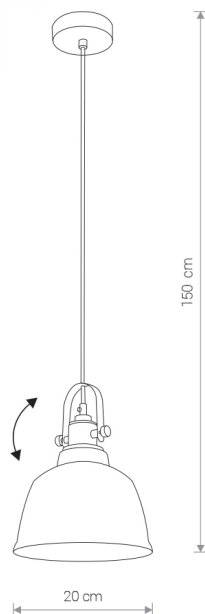

AMALFI smoked M 9152
Nowodvorski

EAN: 5903139915298
ITEM NO.: 9152
POWER: 230
MATERIAL: glass, steel, brass
HEIGHT: max. 150 cm
WIDTH: 20 cm
BULB BASE: 1 x E27 max 60W
Lamp sold without bulbs

Price:

€ **179.00**